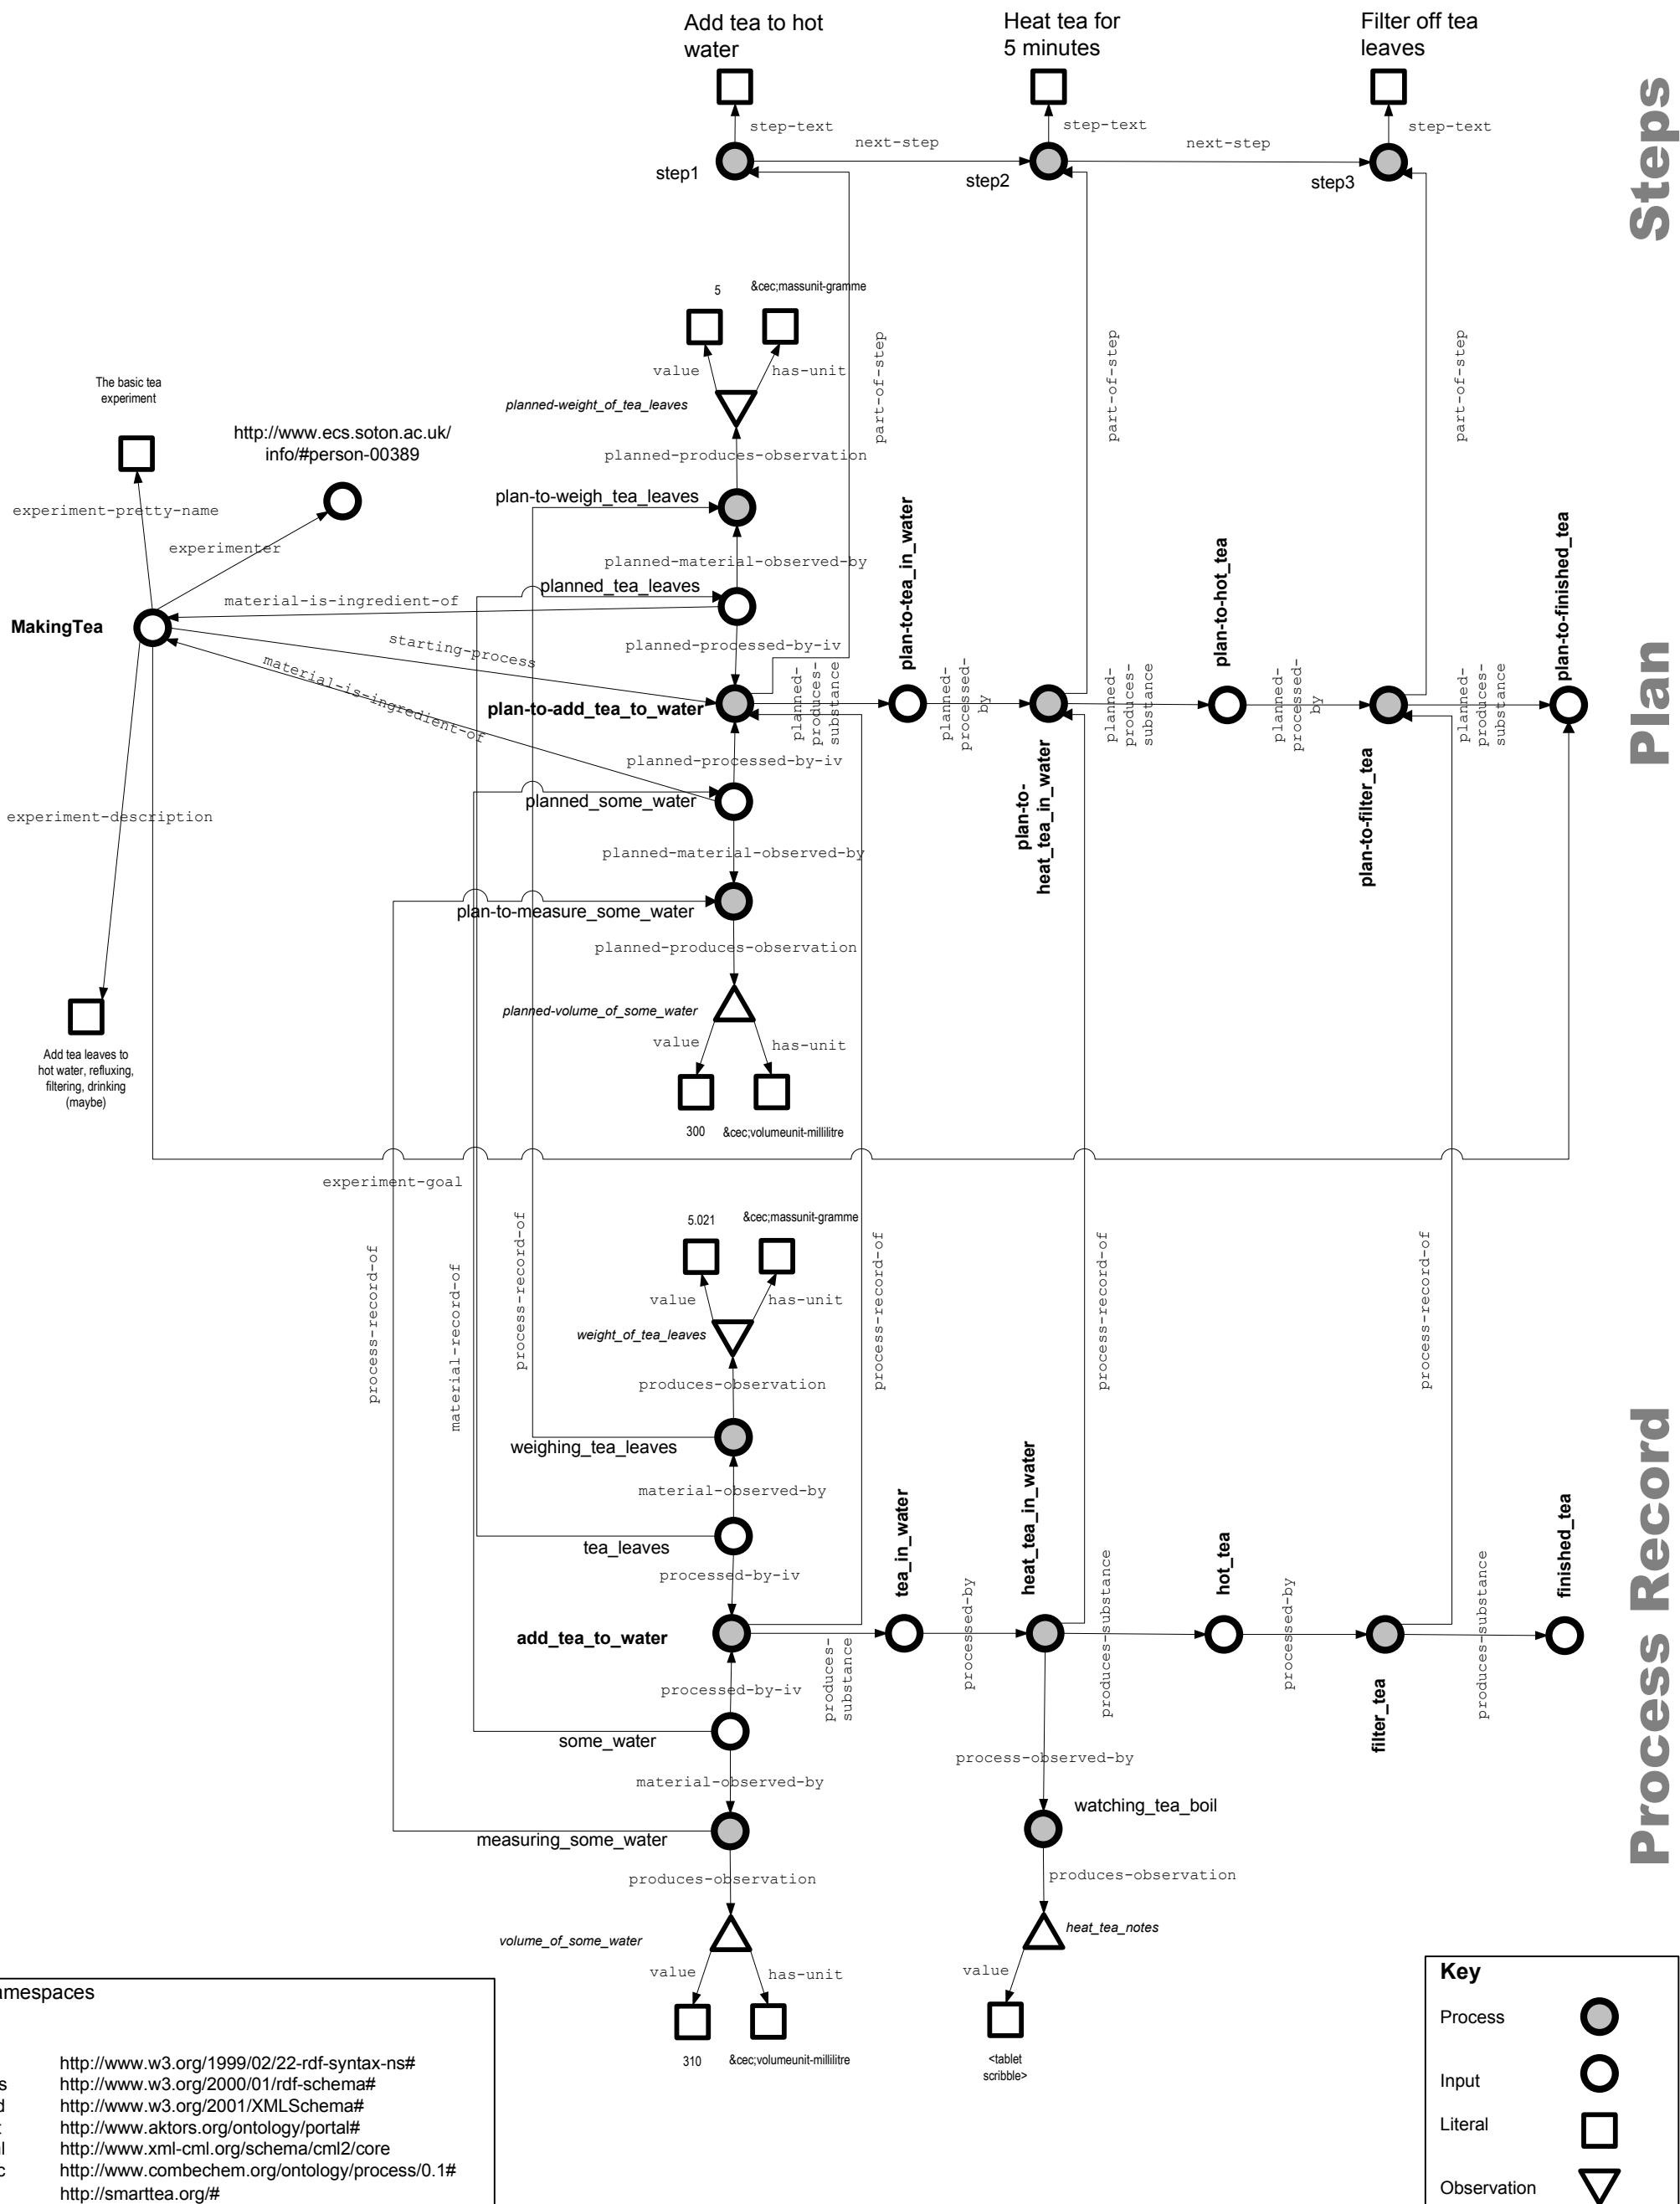

## Making Tea

Namespaces	
rdf	http://www.w3.org/1999/02/22-rdf-syntax-ns#
rdfs	http://www.w3.org/2000/01/rdf-schema#
xsd	http://www.w3.org/2001/XMLSchema#
akt	http://www.aktors.org/ontology/portal#
cml	http://www.xml-cml.org/schema/cml2/core
cec	http://www.combechem.org/ontology/process/0.1#
st	http://smarttea.org/#

Key	
Process	●
Input	○
Literal	□
Observation	▽